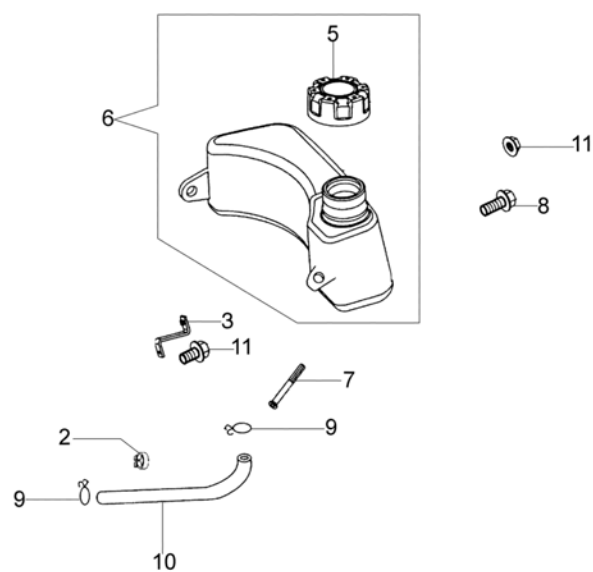

G 53 TK ALLROAD EXA 4 (K800) Lawnmowers - Fuel tank and cover

G 53 TK ALLROAD EXA 4 (K800) Lawnmowers - Fuel tank and cover

Ref.Nu	Qty	Part number	Description	Validity from	Validity till	Notes	Bulletin
1	1	L66150234	Cover				
2	1	L66150207	Clip				
3	1	L66150239	Stud				
4	3	L66150240	Screw				
5	1	L66150193	Cap				
6	1	L66150253	Complete tank				
7	1	L66150204	Filter				
8	1	L66150201	Stud				
9	2	L66150198	Clip				
10	1	L66150199	Hose				
11	1	L66150203	Screw