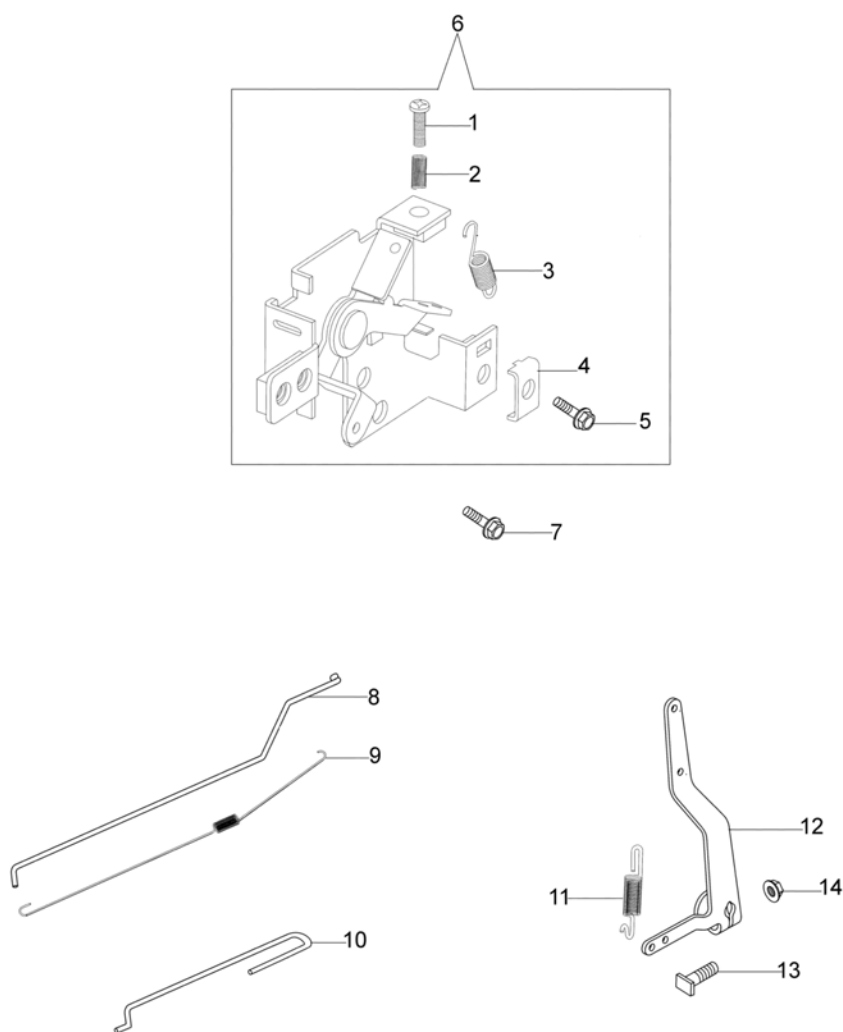

G 53 TK ALLROAD EXA 4 (K800) Lawnmowers - Crankshaft and piston

G 53 TK ALLROAD EXA 4 (K800) Lawnmowers - Crankshaft and piston

Ref.Nu	Qty	Part number	Description	Validity from	Validity till	Notes	Bulletin
1	1	L66150071	Piston ring set				
2	2	L66150075	Snap ring				
3	1	L66150077	Piston pin				
4	1	L66150222	Piston assy				
5	2	L66150078	Bolt,connecting rod				
6	1	L66150080	Connecting rod set				
7	1	L66150085	Bearing				
8	1	L66150083	Crankshaft				
9	1	L66150081	Key				
10	1	L66150084	Washer				

G 53 TK ALLROAD EXA 4 (K800) Lawnmowers - Carburettor

G 53 TK ALLROAD EXA 4 (K800) Lawnmowers - Carburettor

Ref.Nu	Qty	Part number	Description	Validity from	Validity till	Notes	Bulletin
1	1	L66150117	Insulator				
2	1	L66150143	Carburetor				
3	1	L66150132	Throttle valve assy.				
4	1	L66150135	Air lever				
5		-	Not available for this product				
6	1	L66150245	Gasket set				
7	1	L66150122	Screw				
8	1	L66150212	Repair parts				

G 53 TK ALLROAD EXA 4 (K800) Lawnmowers - Control lever

G 53 TK ALLROAD EXA 4 (K800) Lawnmowers - Control lever

Ref.Nu	Qty	Part number	Description	Validity from	Validity till	Notes	Bulletin
1	1	L66150168	Screw,control adjusting				
2	1	L66150169	Spring				
3	1	L66150170	Spring				
4	1	L66150171	Plate				
5	1	L66150172	Bolt m5x16				
6	1	L66150173	Contorl assy				
7	2	L66150174	Screw				
8	1	L66150175	Rod				
9	1	L66150176	Spring,throttle return b				
10	1	L66150178	Throttle rod				
11	1	L66150180	Spring				
12	1	L66150182	Control lever				
13	1	L66150183	Screw				
14	1	L66150252	Nut				