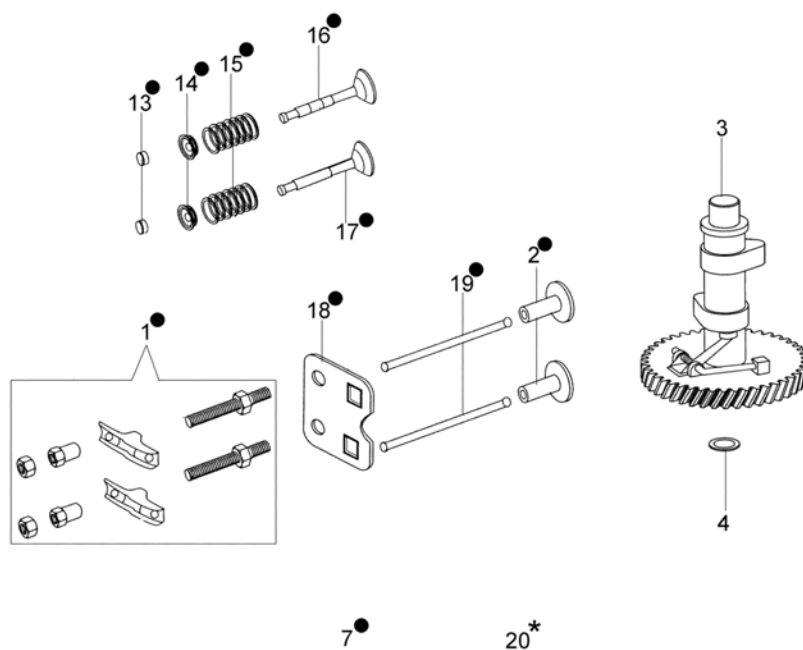

G 53 TK ALLROAD EXA 4 (K800) Lawnmowers - Cylinder head and valve

G 53 TK ALLROAD EXA 4 (K800) Lawnmowers - Cylinder head and valve

Ref.Nu	Qty	Part number	Description	Validity from	Validity till	Notes	Bulletin
1	2	L66150086	Arm assy.				
2	2	L66150099	Slide				
3	1	L66150102	Camshaft assy.				
4	1	L66150100	Washer				
5	1	3055123	Spark plug				
6	4	L66150008	Bolt,stud				
7	1	L66150221	Head comp.cylinder				
8	4	L66150005	Screw				
9	4	L66150001	Screw				
10	2	L66150012	Bushing				
11	2	L66150241	Stud				
12	1	L66150002	Cover				
13	2	L66150087	Spring holder				
14	2	L66150089	Seal				
15	2	L66150090	Spring				
16	1	L66150091	Intake valve				
17	1	L66150094	Exhaust valve				
18	1	L66150096	Plate				
19	2	L66150098A	Equalizer rod				
20	1	L66150245	Gasket set				
21	1	66060414	19 x 21 mm wrench				
22	1	L66150471	Oil seal