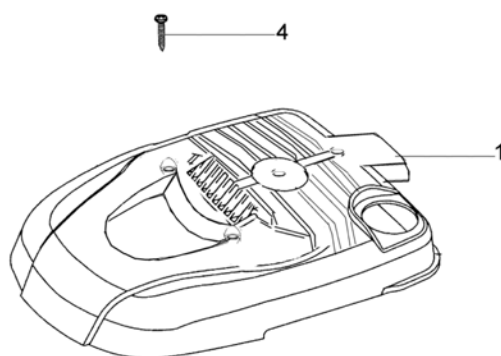

G 53 TK ALLROAD EXA 4 (K800) Lawnmowers - Fuel tank and cover

G 53 TK ALLROAD EXA 4 (K800) Lawnmowers - Fuel tank and cover

Ref.Nu	Qty	Part number	Description	Validity from	Validity till	Notes	Bulletin
1	1	L66150234	Cover				
2	1	L66150207	Clip				
3	1	L66150239	Stud				
4	3	L66150240	Screw				
5	1	L66150193	Cap				
6	1	L66150253	Complete tank				
7	1	L66150204	Filter				
8	1	L66150201	Stud				
9	2	L66150198	Clip				
10	1	L66150199	Hose				
11	1	L66150203	Screw