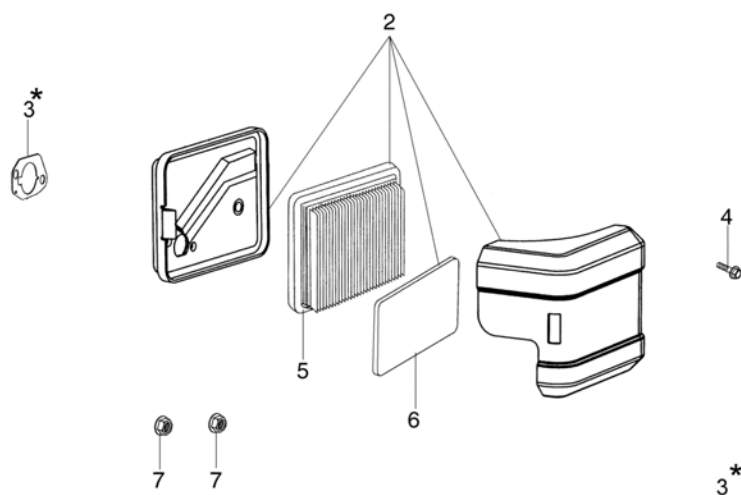

G 53 TK ALLROAD EXA 4 (K800) Lawnmowers - Air filter and muffler

G 53 TK ALLROAD EXA 4 (K800) Lawnmowers - Air filter and muffler

Ref.Nu	Qty	Part number	Description	Validity from	Validity till	Notes	Bulletin
1	1	L66150219	Muffler assy.				
2	1	L66150250	Air filter kit				
3	1	L66150245	Gasket set				
4	2	L66150165	Screw				
5	1	L66150155	Air filter				
6	1	L66150157	Filter,outer				
7	4	L66150252	Nut