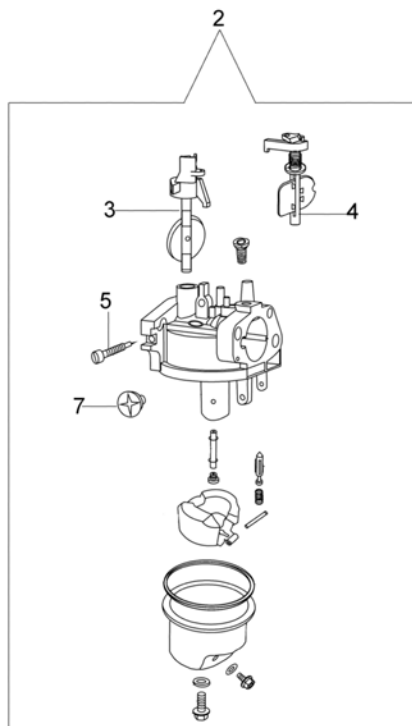

G 53 TK ALLROAD EXA 4 (K800) Lawnmowers - Crankshaft and piston

G 53 TK ALLROAD EXA 4 (K800) Lawnmowers - Crankshaft and piston

Ref.Nu	Qty	Part number	Description	Validity from	Validity till	Notes	Bulletin
1	1	L66150071	Piston ring set				
2	2	L66150075	Snap ring				
3	1	L66150077	Piston pin				
4	1	L66150222	Piston assy				
5	2	L66150078	Bolt,connecting rod				
6	1	L66150080	Connecting rod set				
7	1	L66150085	Bearing				
8	1	L66150083	Crankshaft				
9	1	L66150081	Key				
10	1	L66150084	Washer				

G 53 TK ALLROAD EXA 4 (K800) Lawnmowers - Starter assy and flywheel

G 53 TK ALLROAD EXA 4 (K800) Lawnmowers - Starter assy and flywheel

Ref.Nu	Qty	Part number	Description	Validity from	Validity till	Notes	Bulletin
1	1	L66150248	Starter assy				
2	1	L66150144	Flywheel				
3	1	L66150146	Fan				
4	1	L66150147	Pulley				
5	1	L66150376	Nut,flange				
6	1	L66150149	Spark plug cap				
7	1	L66150150	Wire,stopping engine				
8	1	L66150151	Coil assy.,ignition				
9	1	L66150152	Screw				
10	1	L66150153	Spring				
11	2	L66150152	Screw				
12	1	L66150228	Flyweheel brake				
13	1	L66150235	Nut				
14	1	L66150270	Knob,recoil starter				
15	1	L66150269	Starter rope				
16	1	L66150266	Spring,recoil starter				
17	1	L66150265	Pulley				
18	2	L66150263	Pawl				
19	2	L66150264	Spring				
20	1	L66150262	Spring				
21	1	L66150261	Washer				
22	1	L66150260	Slide				
23	1	L66150259	Screws				

G 53 TK ALLROAD EXA 4 (K800) Lawnmowers - Carburettor

G 53 TK ALLROAD EXA 4 (K800) Lawnmowers - Carburettor

Ref.Nu	Qty	Part number	Description	Validity from	Validity till	Notes	Bulletin
1	1	L66150117	Insulator				
2	1	L66150143	Carburetor				
3	1	L66150132	Throttle valve assy.				
4	1	L66150135	Air lever				
5		-	Not available for this product				
6	1	L66150245	Gasket set				
7	1	L66150122	Screw				
8	1	L66150212	Repair parts				