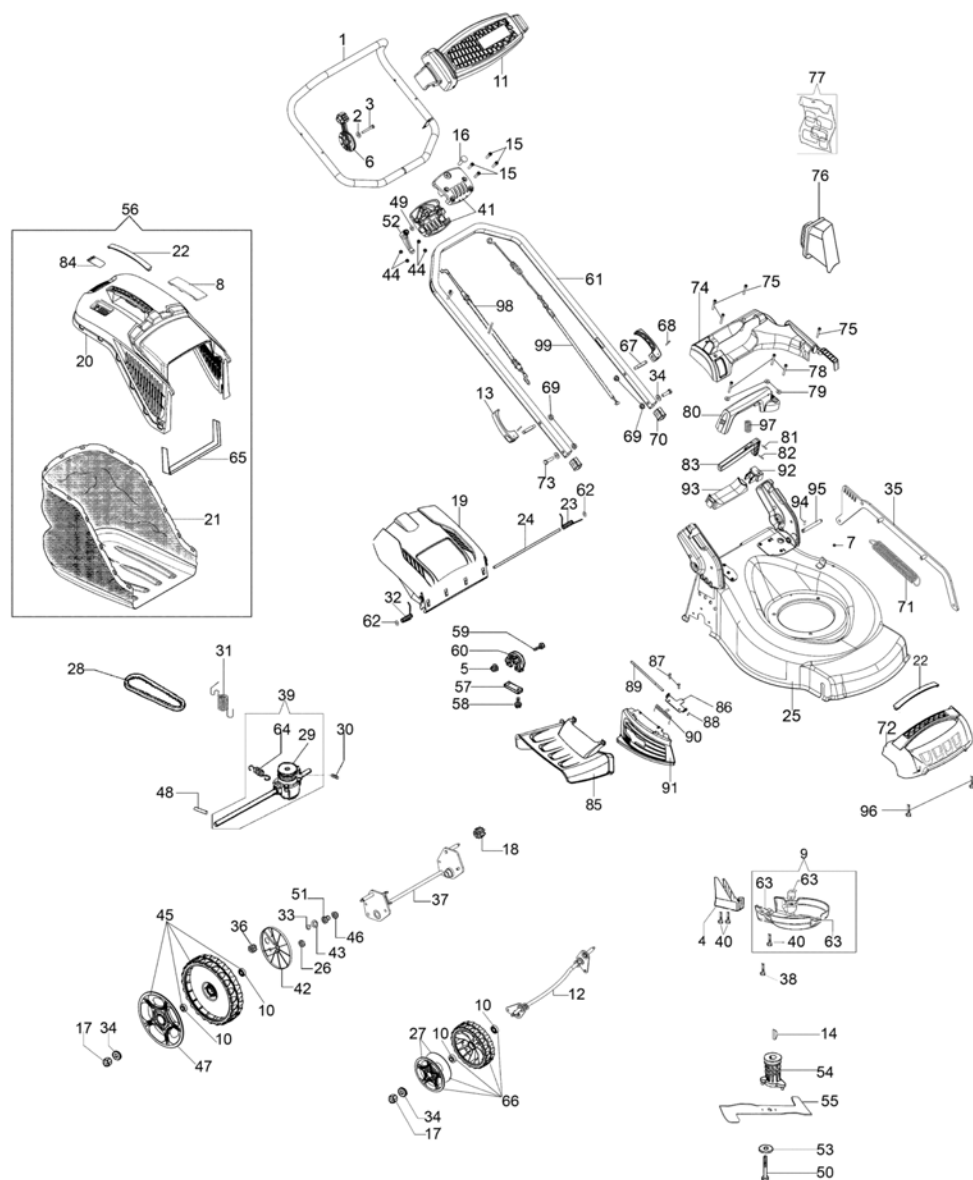

G 53 TK ALLROAD EXA 4 (K800) Lawnmowers - Illustrated parts list

G 53 TK ALLROAD EXA 4 (K800) Lawnmowers - Illustrated parts list

Ref.Nu	Qty	Part number	Description	Validity from	Validity till	Notes	Bulletin
1	1	66070528	Handle upper				
2	1	3918009R	Washer				
3	1	3910019	Screw				
4	1	66070032AR	Guard				
5	5	3914006R	Nut				
6	1	66070341R	Throttle lever				
7	1	3033050	Collar screw				
8	1	66070466R	Lock				
9	1	66070233	Compl. guard				
10	8	66070497	Bearing				
11	1	66070513	Dashboard				
12	1	66070292R	Front axle				
13	2	66070509	Handle				
14	1	8202126R	Key				
15	4	3801026	Screw				
16	1	3910015R	Screw				
17	4	3933032R	Nut				
18	1	66030228	Left sprocket				
19	1	66070519R	Cover				
20	1	66070453R	Frame				
21	1	66070457R	Grassbag				
22	2	66070523R	Case cover				
23	1	66110017R	Spring				
24	1	66070532	Deflector axle				
25	1	66070564	Deck				
26	2	3916012	Washer				
27	2	66070459R	Wheel cover				
28	1	3047025R	Belt				
29	1	66070450R	Pulley				
30	1	3803010	Screw				
31	1	66070035AR	Spring				
32	1	66110018R	Spring				
33	4	3024012	Ring				
34	5	3916008R	Washer				
35	1	66070559	Tube				
36	1	66030227	Right sprocket				
37	1	66070549	Rear-axle				
38	3	3806076	Screw				
39	1	66070017DR	Transmission				
40	5	3960137R	Screw				
41	1	66070511	Support				
42	2	66070469R	Wheel cover				
43	4	3064004AR	Washer				
44	4	3914006R	Nut				

Ref.Nu	Qty	Part number	Description	Validity from	Validity till	Notes	Bulletin
95	1	66070551	Pin				
96	2	3075114	Screws				
97	1	66070550	Spring				
98	1	66070578	Throttle cabel				
99	1	66070577	Brake wire				