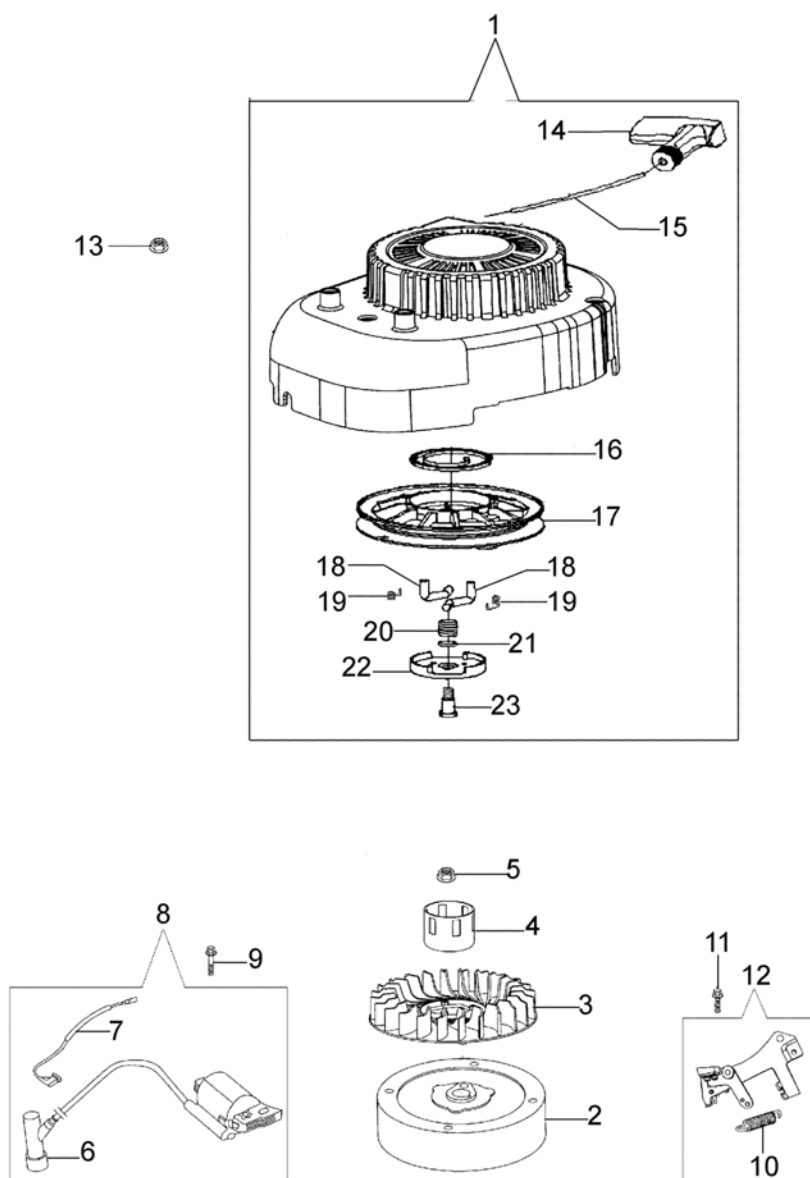

G 53 TK ALLROAD EXA 4 (K800) Lawnmowers - Starter assy and flywheel

G 53 TK ALLROAD EXA 4 (K800) Lawnmowers - Starter assy and flywheel

Ref.Nu	Qty	Part number	Description	Validity from	Validity till	Notes	Bulletin
1	1	L66150248	Starter assy				
2	1	L66150144	Flywheel				
3	1	L66150146	Fan				
4	1	L66150147	Pulley				
5	1	L66150376	Nut,flange				
6	1	L66150149	Spark plug cap				
7	1	L66150150	Wire,stopping engine				
8	1	L66150151	Coil assy.,ignition				
9	1	L66150152	Screw				
10	1	L66150153	Spring				
11	2	L66150152	Screw				
12	1	L66150228	Flyweheel brake				
13	1	L66150235	Nut				
14	1	L66150270	Knob,recoil starter				
15	1	L66150269	Starter rope				
16	1	L66150266	Spring,recoil starter				
17	1	L66150265	Pulley				
18	2	L66150263	Pawl				
19	2	L66150264	Spring				
20	1	L66150262	Spring				
21	1	L66150261	Washer				
22	1	L66150260	Slide				
23	1	L66150259	Screws