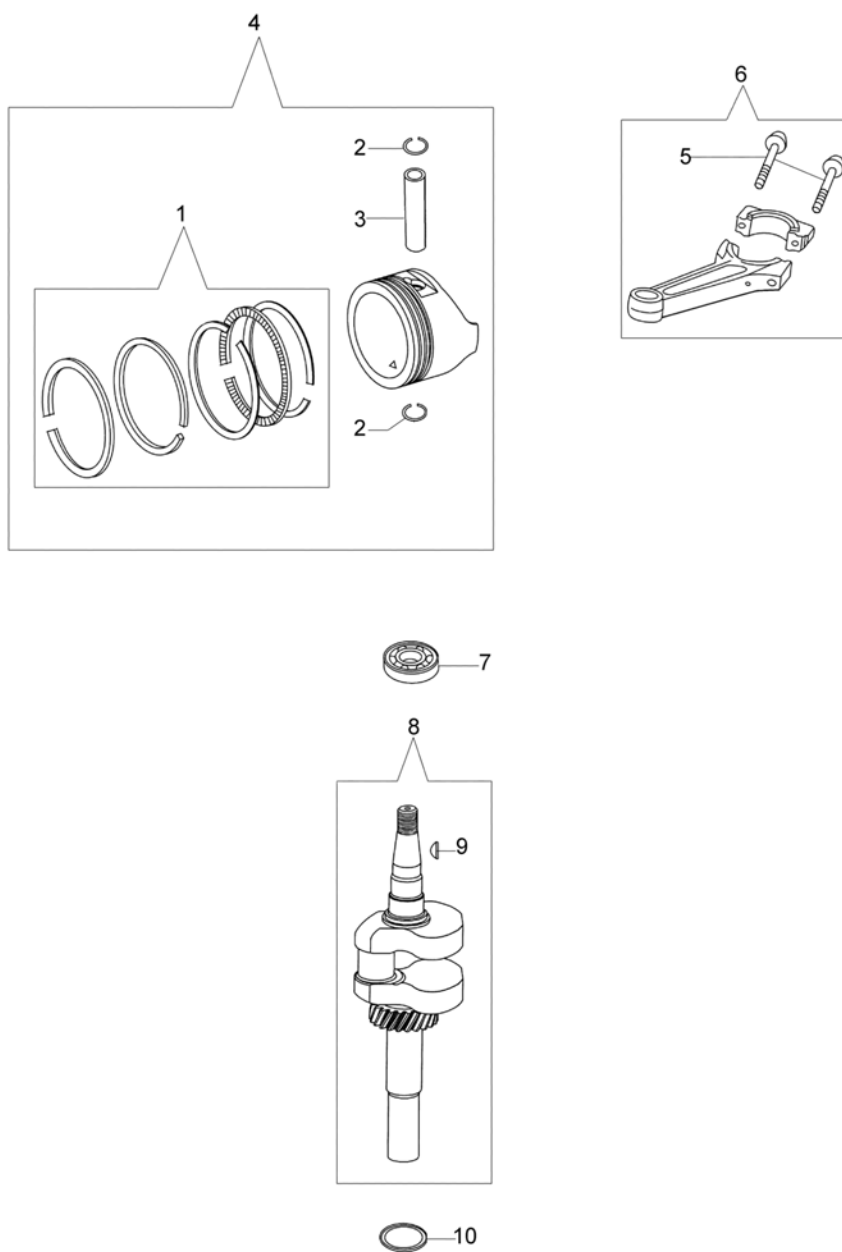

G 53 TK ALLROAD EXA 4 (K800) Lawnmowers - Crankcase cover

G 53 TK ALLROAD EXA 4 (K800) Lawnmowers - Crankcase cover

Ref.Nu	Qty	Part number	Description	Validity from	Validity till	Notes	Bulletin
1	1	L66150247	Cover				
2	4	L66150047	Screw				
3	1	L66150069	Screw				
4	1	L66150049	Plate,governor holder				
5	2	L66150050	Bushing				
6	1	L66150051	Screw				
7	1	L66150052	Washer				
8	1	L66150068	Cap assy				
9	1	L66150067	Oil cap				
10	1	L66150053	Washer				
11	1	L66150054	Shaft,governor				
12	1	L66150055	Clip,governor holder				
13	1	L66150056	Slide control				
14	1	L66150058	Governor assy				
15	1	L66150064	Screw				
16	1	L66150245	Gasket set				
17	2	L66150061	Bushing				
18	1	L66150062	Deflector				
19	1	L66150063	Washer				
20	1	L66150048	Seal ring				
21	1	L66150283	Oil seal				

G 53 TK ALLROAD EXA 4 (K800) Lawnmowers - Crankshaft and piston

G 53 TK ALLROAD EXA 4 (K800) Lawnmowers - Crankshaft and piston

Ref.Nu	Qty	Part number	Description	Validity from	Validity till	Notes	Bulletin
1	1	L66150071	Piston ring set				
2	2	L66150075	Snap ring				
3	1	L66150077	Piston pin				
4	1	L66150222	Piston assy				
5	2	L66150078	Bolt,connecting rod				
6	1	L66150080	Connecting rod set				
7	1	L66150085	Bearing				
8	1	L66150083	Crankshaft				
9	1	L66150081	Key				
10	1	L66150084	Washer				