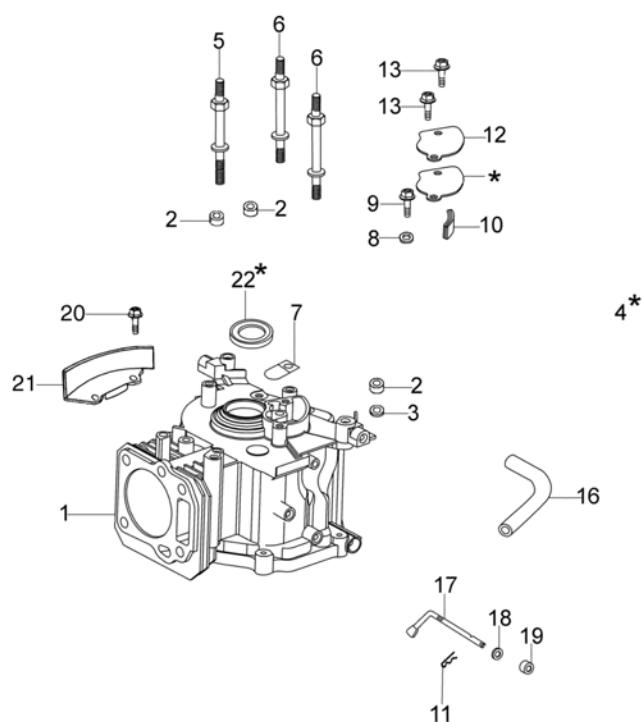

Ref.Nu	Qty	Part number	Description	Validity from	Validity till	Notes	Bulletin
95	1	66070551	Pin				
96	2	3075114	Screws				
97	1	66070550	Spring				
98	1	66070578	Throttle cabel				
99	1	66070577	Brake wire				

G 53 TK ALLROAD EXA 4 (K800) Lawnmowers - Cylinder head and valve

G 53 TK ALLROAD EXA 4 (K800) Lawnmowers - Cylinder head and valve

Ref.Nu	Qty	Part number	Description	Validity from	Validity till	Notes	Bulletin
1	2	L66150086	Arm assy.				
2	2	L66150099	Slide				
3	1	L66150102	Camshaft assy.				
4	1	L66150100	Washer				
5	1	3055123	Spark plug				
6	4	L66150008	Bolt,stud				
7	1	L66150221	Head comp.cylinder				
8	4	L66150005	Screw				
9	4	L66150001	Screw				
10	2	L66150012	Bushing				
11	2	L66150241	Stud				
12	1	L66150002	Cover				
13	2	L66150087	Spring holder				
14	2	L66150089	Seal				
15	2	L66150090	Spring				
16	1	L66150091	Intake valve				
17	1	L66150094	Exhaust valve				
18	1	L66150096	Plate				
19	2	L66150098A	Equalizer rod				
20	1	L66150245	Gasket set				
21	1	66060414	19 x 21 mm wrench				
22	1	L66150471	Oil seal				

G 53 TK ALLROAD EXA 4 (K800) Lawnmowers - Cylinder and crankcase

G 53 TK ALLROAD EXA 4 (K800) Lawnmowers - Cylinder and crankcase

Ref.Nu	Qty	Part number	Description	Validity from	Validity till	Notes	Bulletin
1	1	L66150242	Crank case comp.				
2	3	L66150043	Bushing				
3	3	L66150042	Bushing				
4	1	L66150245	Gasket set				
5	1	L66150018	Bolt,stud				
6	2	L66150019	Bolt,stud				
7	1	L66150020	Reed valve				
8	1	L66150021	Washer				
9	1	L66150022	Screw				
10	1	L66150024	Filter,breather				
11	1	L66150037	Spring lock				
12	1	L66150244	Cap,breather chamber				
13	2	L66150029	Screw				
16	1	L66150246	Hose				
17	1	L66150034	Shaft,governor arm				
18	1	L66150035	Washer				
19	1	L66150036	Gasket				
20	2	L66150251	Screw				
21	1	L66150243	Guard				
22	1	L66150017	Seal ring				