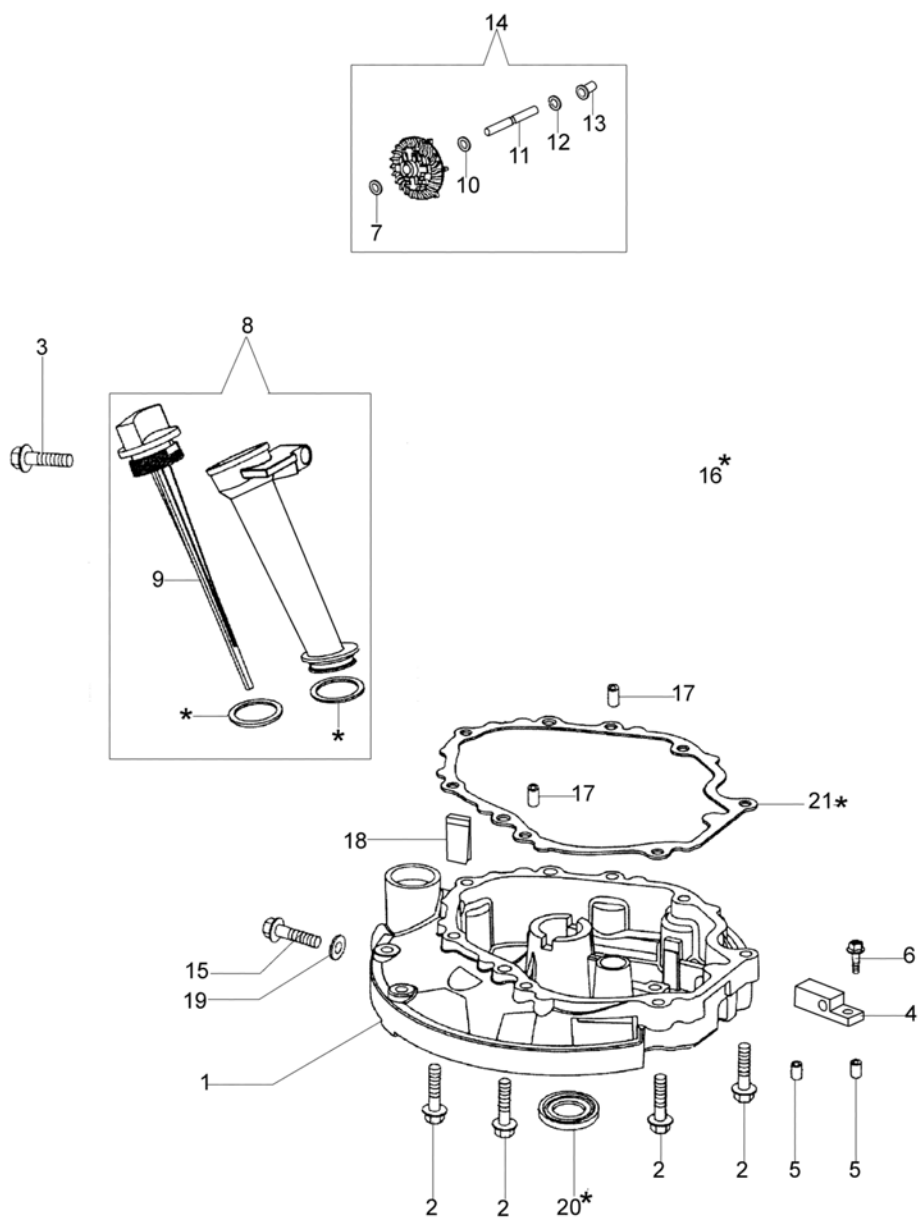

G 53 TK ALLROAD EXA 4 (K800) Lawnmowers - Crankcase cover

G 53 TK ALLROAD EXA 4 (K800) Lawnmowers - Crankcase cover

Ref.Nu	Qty	Part number	Description	Validity from	Validity till	Notes	Bulletin
1	1	L66150247	Cover				
2	4	L66150047	Screw				
3	1	L66150069	Screw				
4	1	L66150049	Plate,governor holder				
5	2	L66150050	Bushing				
6	1	L66150051	Screw				
7	1	L66150052	Washer				
8	1	L66150068	Cap assy				
9	1	L66150067	Oil cap				
10	1	L66150053	Washer				
11	1	L66150054	Shaft,governor				
12	1	L66150055	Clip,governor holder				
13	1	L66150056	Slide control				
14	1	L66150058	Governor assy				
15	1	L66150064	Screw				
16	1	L66150245	Gasket set				
17	2	L66150061	Bushing				
18	1	L66150062	Deflector				
19	1	L66150063	Washer				
20	1	L66150048	Seal ring				
21	1	L66150283	Oil seal