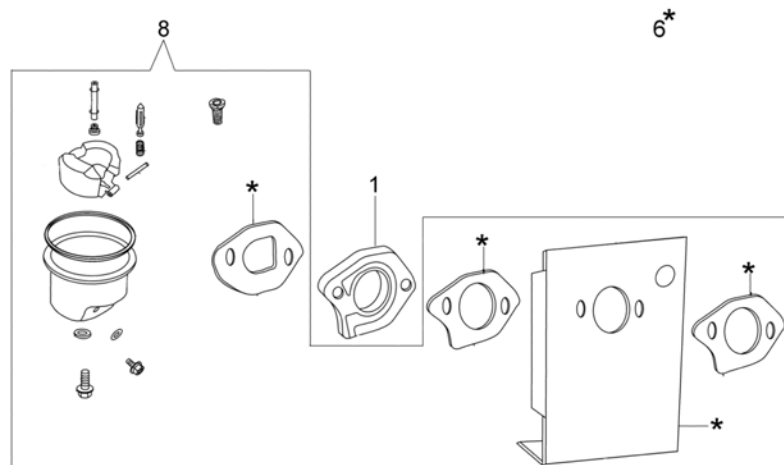

G 53 TK ALLROAD EXA 4 (K800) Lawnmowers - Crankshaft and piston

G 53 TK ALLROAD EXA 4 (K800) Lawnmowers - Crankshaft and piston

Ref.Nu	Qty	Part number	Description	Validity from	Validity till	Notes	Bulletin
1	1	L66150071	Piston ring set				
2	2	L66150075	Snap ring				
3	1	L66150077	Piston pin				
4	1	L66150222	Piston assy				
5	2	L66150078	Bolt,connecting rod				
6	1	L66150080	Connecting rod set				
7	1	L66150085	Bearing				
8	1	L66150083	Crankshaft				
9	1	L66150081	Key				
10	1	L66150084	Washer				

G 53 TK ALLROAD EXA 4 (K800) Lawnmowers - Starter assy and flywheel

G 53 TK ALLROAD EXA 4 (K800) Lawnmowers - Starter assy and flywheel

Ref.Nu	Qty	Part number	Description	Validity from	Validity till	Notes	Bulletin
1	1	L66150248	Starter assy				
2	1	L66150144	Flywheel				
3	1	L66150146	Fan				
4	1	L66150147	Pulley				
5	1	L66150376	Nut,flange				
6	1	L66150149	Spark plug cap				
7	1	L66150150	Wire,stopping engine				
8	1	L66150151	Coil assy.,ignition				
9	1	L66150152	Screw				
10	1	L66150153	Spring				
11	2	L66150152	Screw				
12	1	L66150228	Flyweheel brake				
13	1	L66150235	Nut				
14	1	L66150270	Knob,recoil starter				
15	1	L66150269	Starter rope				
16	1	L66150266	Spring,recoil starter				
17	1	L66150265	Pulley				
18	2	L66150263	Pawl				
19	2	L66150264	Spring				
20	1	L66150262	Spring				
21	1	L66150261	Washer				
22	1	L66150260	Slide				
23	1	L66150259	Screws				

G 53 TK ALLROAD EXA 4 (K800) Lawnmowers - Carburettor

G 53 TK ALLROAD EXA 4 (K800) Lawnmowers - Carburettor

Ref.Nu	Qty	Part number	Description	Validity from	Validity till	Notes	Bulletin
1	1	L66150117	Insulator				
2	1	L66150143	Carburetor				
3	1	L66150132	Throttle valve assy.				
4	1	L66150135	Air lever				
5		-	Not available for this product				
6	1	L66150245	Gasket set				
7	1	L66150122	Screw				
8	1	L66150212	Repair parts				