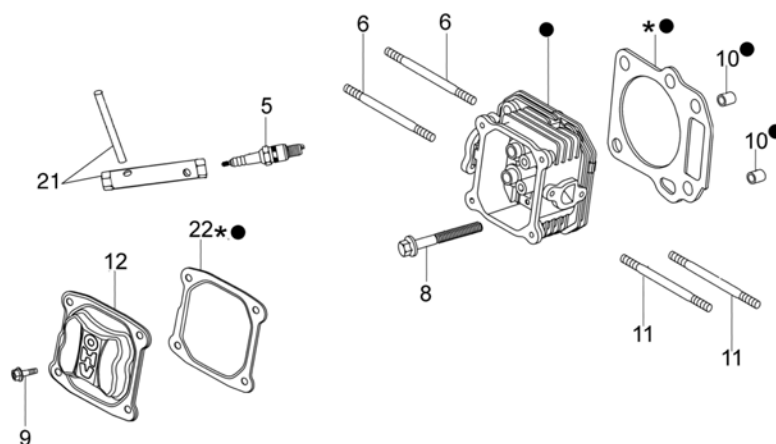

G 53 TK ALLROAD EXA 4 (K800) Lawnmowers - Cylinder head and valve

G 53 TK ALLROAD EXA 4 (K800) Lawnmowers - Cylinder head and valve

Ref.Nu	Qty	Part number	Description	Validity from	Validity till	Notes	Bulletin
1	2	L66150086	Arm assy.				
2	2	L66150099	Slide				
3	1	L66150102	Camshaft assy.				
4	1	L66150100	Washer				
5	1	3055123	Spark plug				
6	4	L66150008	Bolt,stud				
7	1	L66150221	Head comp.cylinder				
8	4	L66150005	Screw				
9	4	L66150001	Screw				
10	2	L66150012	Bushing				
11	2	L66150241	Stud				
12	1	L66150002	Cover				
13	2	L66150087	Spring holder				
14	2	L66150089	Seal				
15	2	L66150090	Spring				
16	1	L66150091	Intake valve				
17	1	L66150094	Exhaust valve				
18	1	L66150096	Plate				
19	2	L66150098A	Equalizer rod				
20	1	L66150245	Gasket set				
21	1	66060414	19 x 21 mm wrench				
22	1	L66150471	Oil seal