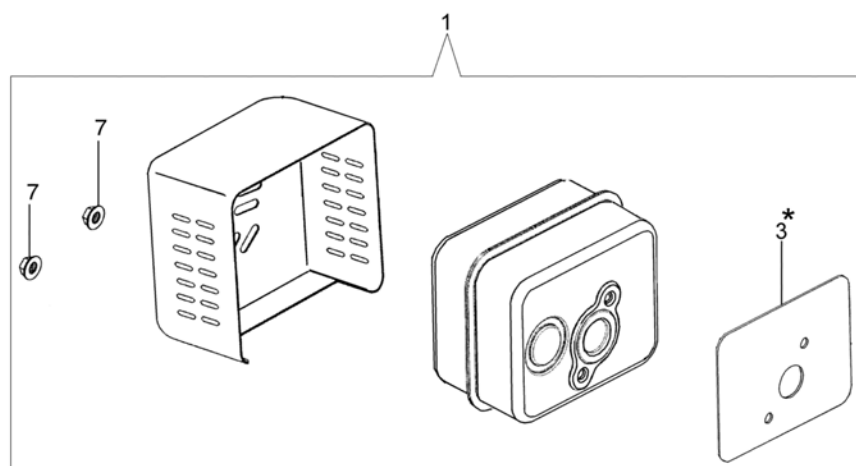

G 53 TK ALLROAD EXA 4 (K800) Lawnmowers - Air filter and muffler

G 53 TK ALLROAD EXA 4 (K800) Lawnmowers - Air filter and muffler

Ref.Nu	Qty	Part number	Description	Validity from	Validity till	Notes	Bulletin
1	1	L66150219	Muffler assy.				
2	1	L66150250	Air filter kit				
3	1	L66150245	Gasket set				
4	2	L66150165	Screw				
5	1	L66150155	Air filter				
6	1	L66150157	Filter,outer				
7	4	L66150252	Nut