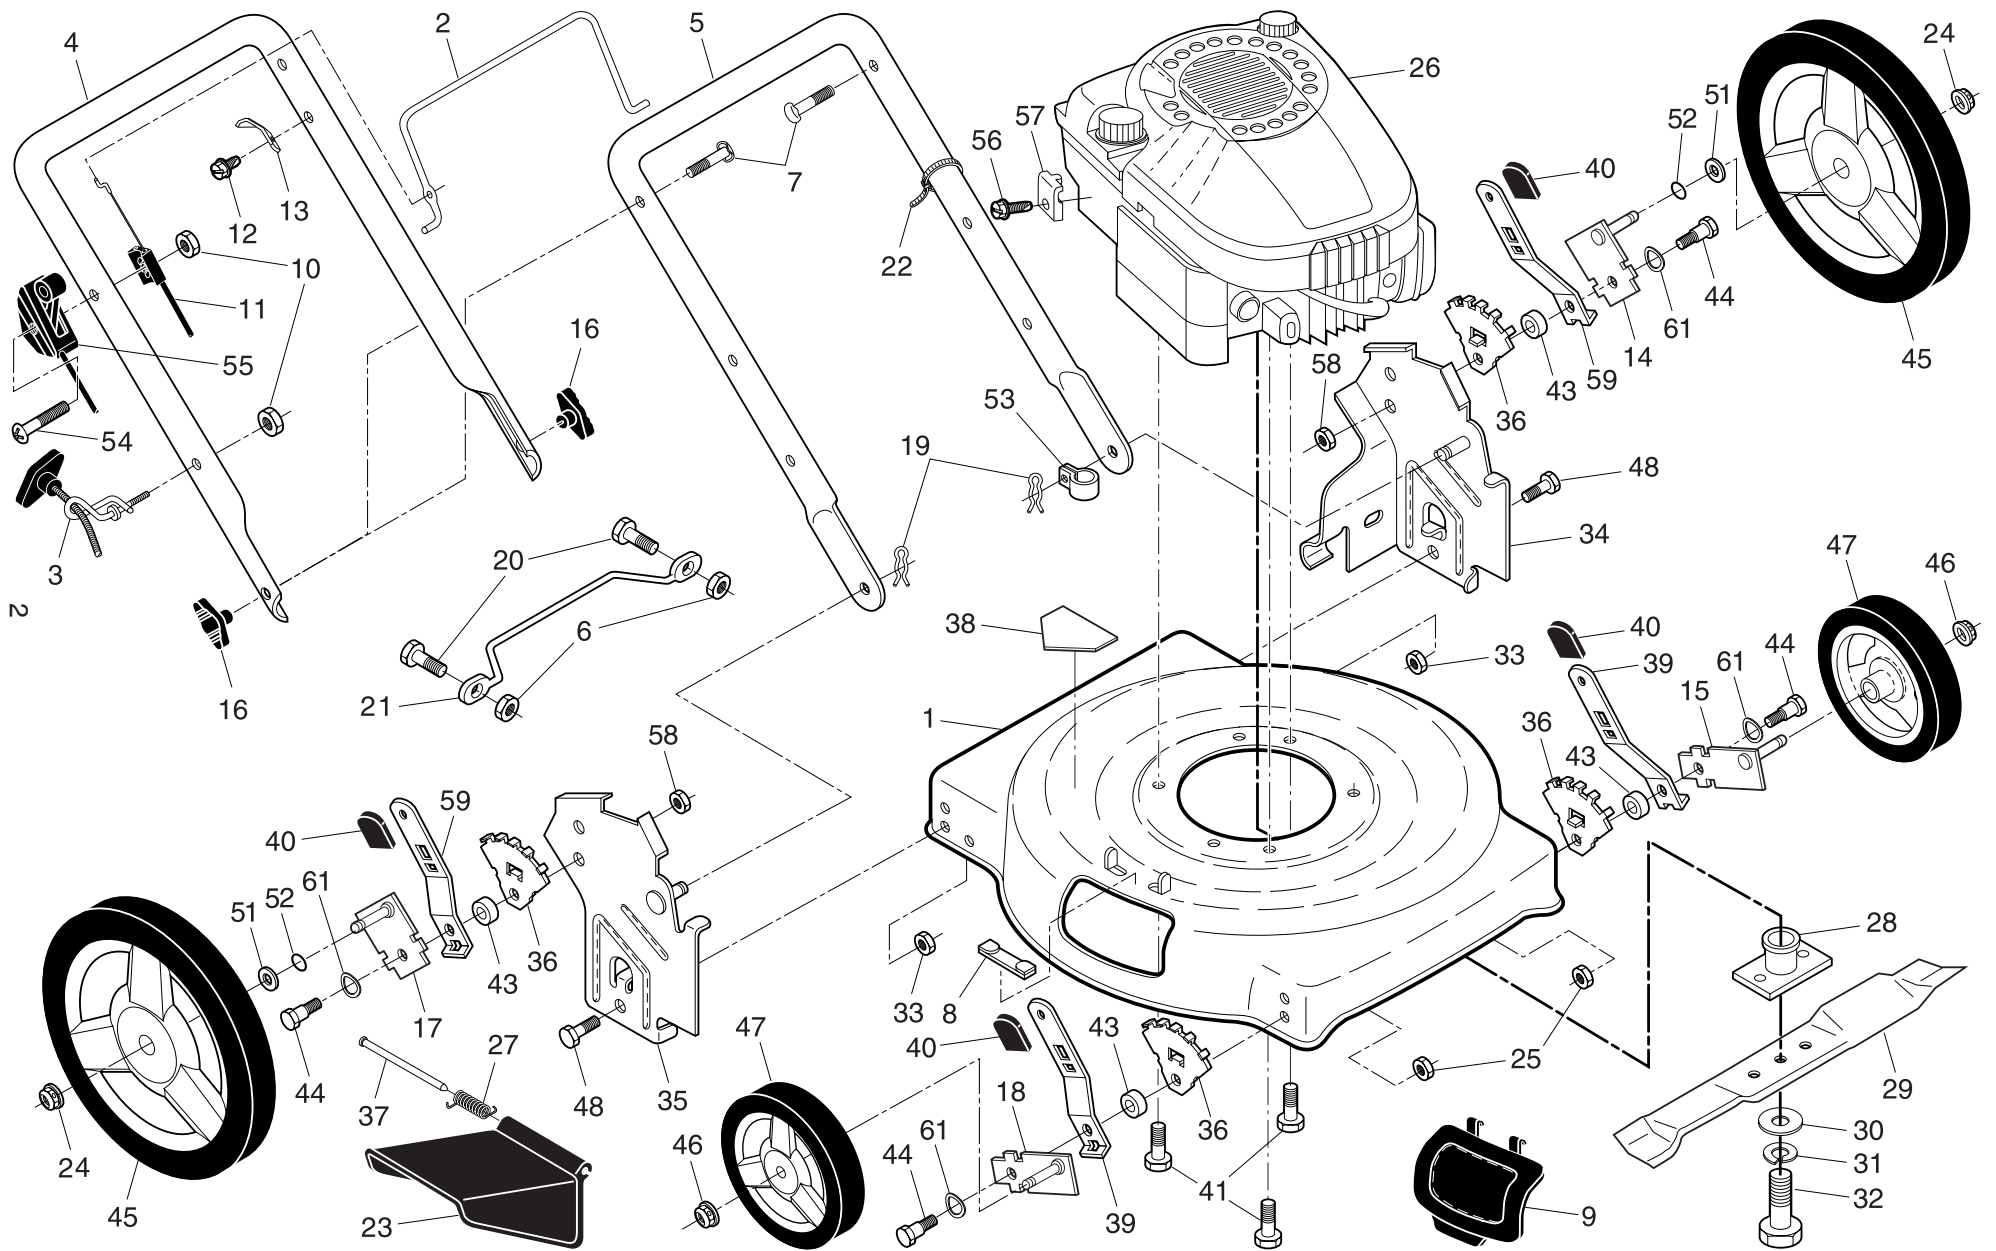

ROTARY LAWN MOWER - - MODEL NUMBER J55L (96111002700) PRODUCT NUMBER 961 11 00-27

ROTARY LAWN MOWER - - MODEL NUMBER J55L (96111002700) PRODUCT NUMBER 961 11 00-27

KEY NO.	PART NO.	DESCRIPTION	KEY NO.	PART NO.	DESCRIPTION
1	532 41 90-69	Lawn Mower Housing (Includes Key Number 38)	32	532 85 10-84	Hex Head Screw 3/8-24 x 1/4 Grade 8
2	532 19 55-74	Control Bar	33	873 93 05-00	Locknut 5/16-18
3	532 19 47-88	Rope Guide	34	532 41 91-60	Wheel Bracket, Support, LH
4	532 40 31-29	Upper Handle	35	532 41 91-59	Wheel Bracket, Support, RH
5	532 17 41-10	Lower Handle	36	532 41 05-94	Wheel Bracket, Adjuster
6	532 06 91-80	Locknut, Hex 1/4-20	37	532 16 08-33	Hinge Rod
7	532 19 15-74	Handle Bolt 5/16-18	38	532 18 21-66	Danger Decal
8	532 16 16-22	Clip, Closeout	39	532 40 64-28	Selector Spring, Front
9	532 16 08-30	Plate, Mulcher	40	532 08 78-77	Selector Knob
10	532 13 20-04	Nut, Hex	41	532 15 04-06	Hex Head Thread Rolling Screw 3/8-16 x 1
11	532 18 28-37	Engine Zone Control Cable	43	532 40 16-29	Spacer
12	532 75 06-34	Hex Thread Rolling Screw #10-24 x1/2	44	532 40 16-38	Shoulder Bolt
13	532 12 51-62	Up-Stop Bracket	45	532 41 34-01	Wheel & Tire Assembly, Rear 12"
14	532 41 06-00	Axle Arm Assembly (Rear, LH)	46	532 40 91-48	Locknut, Hex 5/16-18
15	532 40 66-89	Axle Arm Assembly (Front, LH)	47	532 41 31-83	Wheel & Tire Assembly, Front 8"
16	532 19 19-38	Handle Knob	48	874 76 05-14	Hex Head Bolt 5/16-18 x 7/8
17	532 41 06-01	Axle Arm Assembly (Rear, RH)	51	532 19 74-80	O-Ring
18	532 40 66-90	Axle Arm Assembly (Front, RH)	52	532 08 83-48	Washer
19	532 05 17-93	Hairpin Cotter	53	532 19 79-91	Clip, Cable
20	532 08 58-25	Hex Head Screw 1/4	54	532 18 33-65	Screw
21	532 15 41-47	Footguard	55	532 70 04-17	Throttle
22	532 06 64-26	Wire Tie	56	532 08 38-16	Screw
23	532 16 08-31	Discharge Guard	57	532 11 11-90	Clamp
24	532 40 91-49	Washer	58	532 75 11-53	Locknut, Hex 5/16-18
25	532 16 67-85	Nut, Hex	59	532 41 05-95	Selector Spring, Rear
26	- - -	Engine, Briggs & Stratton, Model Number 122T02 (Order parts from engine manufacturer)	61	532 40 16-30	Washer, Cylindrical
27	532 40 85-85	Torsion Spring	--	532 18 21-91	Warning Decal (not shown)
28	532 19 37-07	Blade Adapter	--	532 41 90-64	Operator's Manual, European
29	532 19 93-79	22" Blade	--	532 41 90-66	Operator's Manual, Scandinavian
30	532 85 10-74	Hardened Washer	--	532 41 90-65	Operator's Manual, East Bloc
31	532 85 02-63	Helical Lockwasher 3/8	--	532 41 90-67	Operator's Manual, Baltic

NOTE: All component dimensions given in U.S. inches. 1 inch = 25.4 mm. **IMPORTANT:** Use only Original Equipment Manufacturer (O.E.M.) replacement parts. Failure to do so could be hazardous, damage your lawn mower and void your warranty.