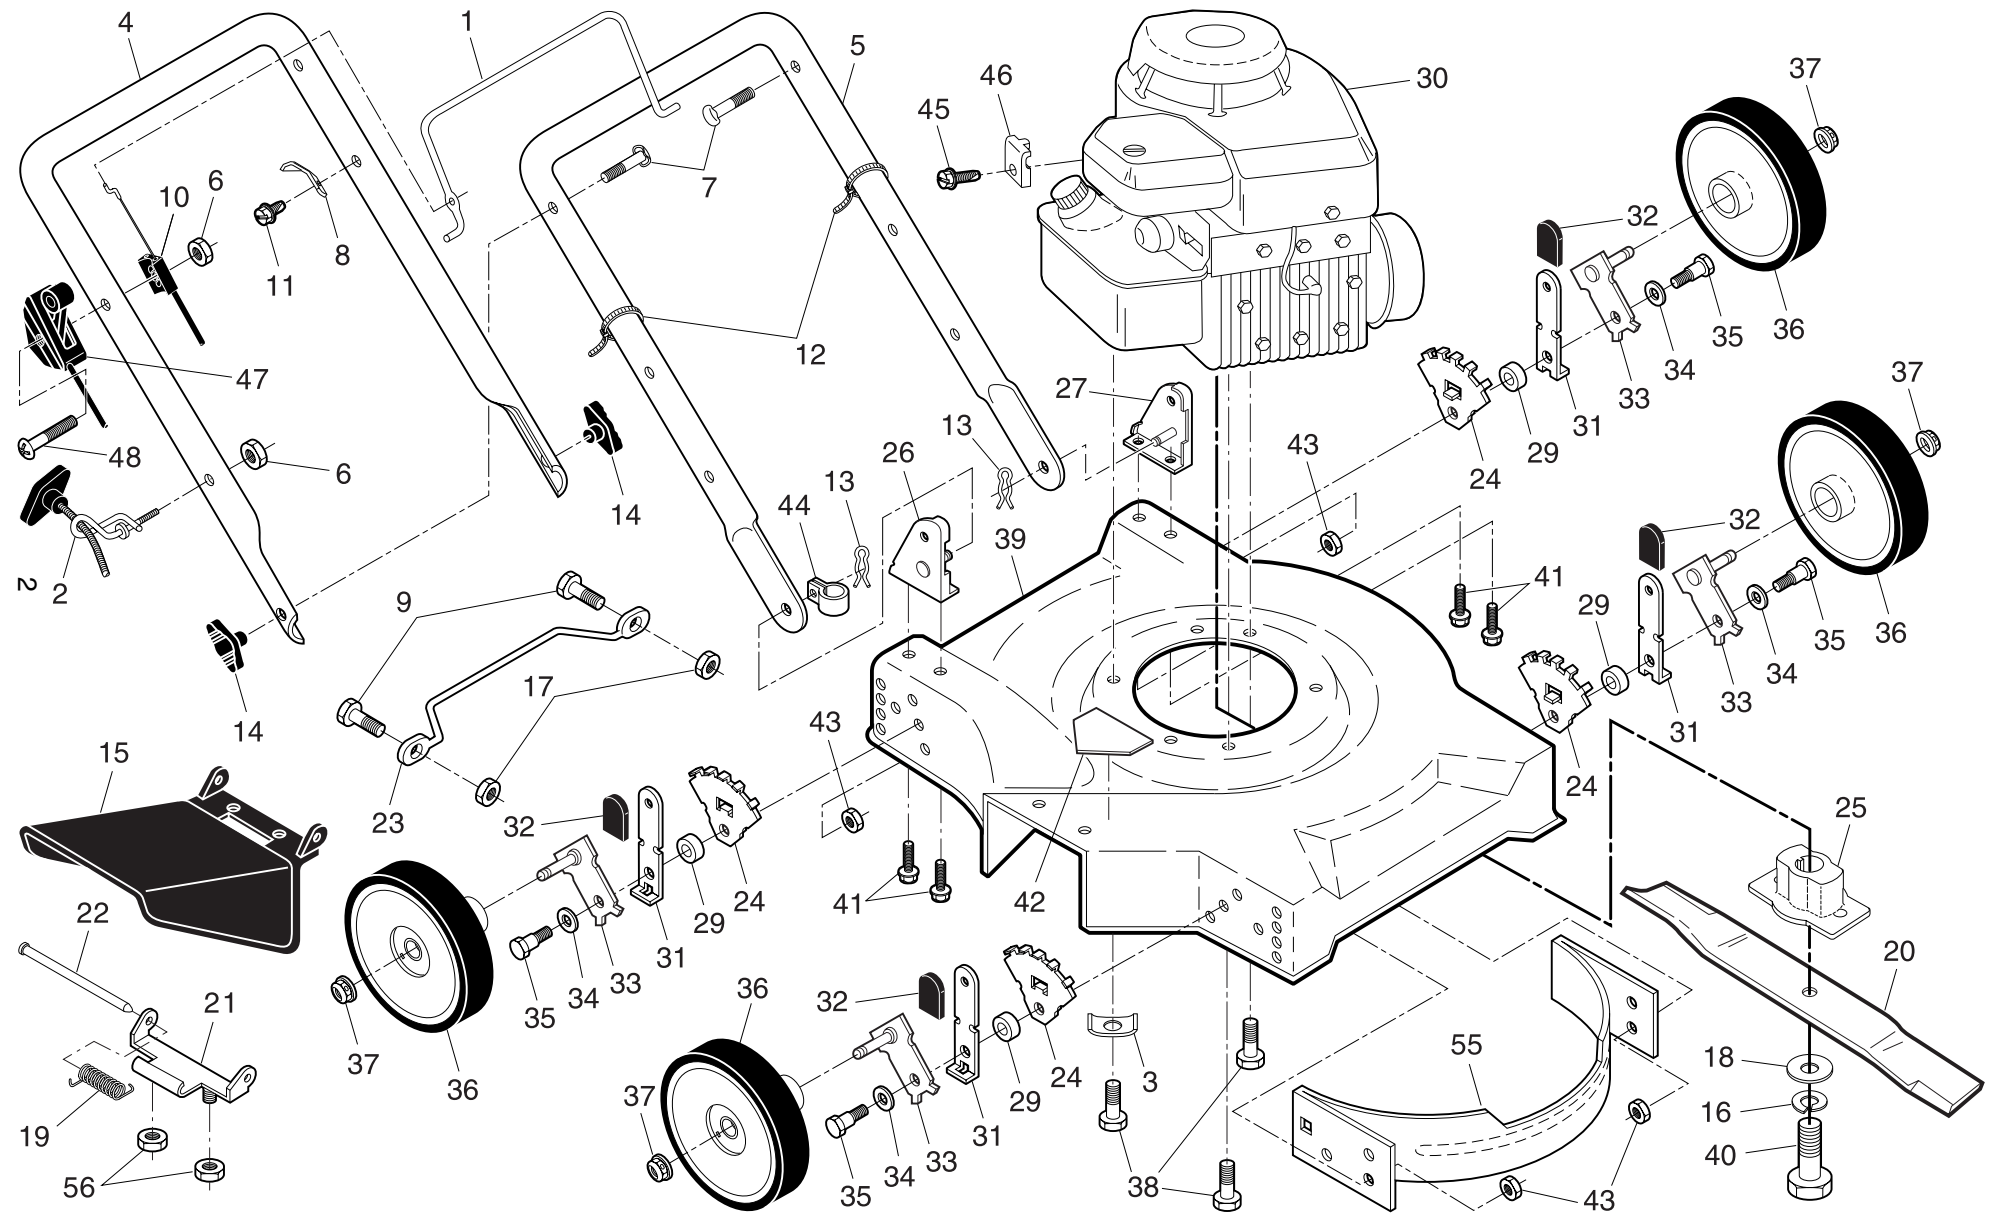

ROTARY LAWN MOWER - - CUSTOMER MODEL NUMBER J50 (96111001300) PRODUCT NO. 961 11 00-13

ROTARY LAWN MOWER - - CUSTOMER MODEL NUMBER **J50** (96111001300) PRODUCT NO. 961 11 00-13

KEY NO.	PART NO.	DESCRIPTION	KEY NO.	PART NO.	DESCRIPTION
1	532 19 60-25	Control Bar	25	532 85 09-77	Blade Adapter
2	532 19 47-88	Rope Guide	26	532 17 09-75	Handle Bracket Assembly, RH
3	532 12 50-78	Engine Washer	27	532 17 09-77	Handle Bracket Assembly, LH
4	532 19 60-26	Upper Handle	29	532 14 66-30	Spacer
5	532 15 50-44	Lower Handle	30	- - -	Engine, Briggs & Stratton, Model Number 9D902 (order parts from engine manufacturer)
6	532 13 20-04	Nut, Hex	31	532 14 17-30	Selector Spring
7	532 19 15-74	Handle Bolt 5/16-18 x 1-3/4	32	532 08 78-77	Selector Knob
8	532 12 51-62	Up-Stop Bracket	33	532 14 98-57	Axle Arm Assembly
9	532 08 58-25	Screw	34	532 06 23-35	Belleville Washer
10	532 70 08-92	Engine Zone Control Cable	35	532 14 27-48	Shoulder Bolt
11	532 75 06-34	Nut, Hex	36	532 40 29-68	Wheel & Tire Assembly
12	532 06 64-26	Wire Tie	37	532 08 39-23	Nut, Hex
13	532 05 17-93	Hairpin Cotter	38	532 15 04-06	Hex Head Thread Rolling Screw 3/8-16 x 1-1/8
14	532 19 19-38	Wing Nut, Steel	39	532 40 00-60	Lawn Mower Housing
15	532 75 20-52	Discharge Guard	40	532 85 10-84	Hex Head Screw 3/8-24 x 1-3/8 Grade 8
16	532 85 02-63	Helical Lockwasher 3/8	41	532 14 97-41	Thread Cutting Screw 5/16-18 x 3/4
17	532 06 91-80	Nut, Hex	42	532 18 21-66	Danger Decal
18	532 85 10-74	Hardened Washer	43	532 75 15-92	Locknut, Hex 3/8-16
19	532 85 18-55	Torsion Spring	44	532 19 79-91	Clip, Cable
20	532 14 51-06	Blade, 20"	45	532 08 38-16	Screw #10
21	532 08 86-02	Bracket, Mounting	46	532 11 11-90	Clamp, Cable
22	532 15 02-15	Hinge Rod	47	532 70 04-17	Control Throttle
23	532 15 41-47	Footguard	48	532 18 33-65	Screw 1/4-20 x 2.12
24	532 13 99-01	Wheel Adjusting Bracket	55	532 14 15-19	Front Baffle
			56	873 80 04-00	Nut, Hex
			--	532 14 15-20	Rear Baffle (not shown)
			--	532 40 00-56	Operator's Manual, European
			--	532 40 00-55	Operator's Manual, Scandinavian

NOTE: All component dimensions given in U.S. inches. 1 inch = 25.4 mm. **IMPORTANT:** Use only Original Equipment Manufacturer (O.E.M.) replacement parts. Failure to do so could be hazardous, damage your lawn mower and void your warranty.