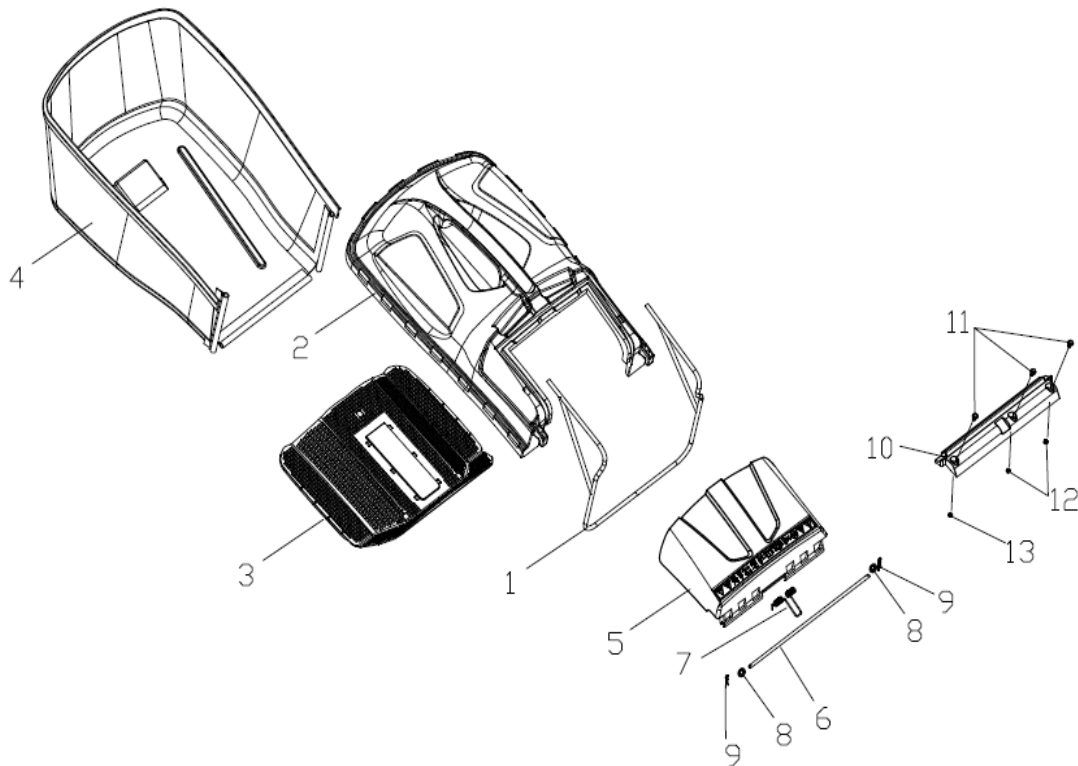

М о д е л ь	LM5131	2013. 12. 13

№ п/п	Артикул	Английское наименование	Количество
1	70010070	fabric metal frame	1
2	20080060	top of grass box	1
3	21010010	filter plate	1
4	20050080	fabric grass bag	1
5	20380060	rear discharge cover	1
6	70030050	shaft for rear discharge cov	1
7	60380240	cover spring	1
8	60220010	lock washer	2
9	60300030	R type pin	2
10	20750090	rear discharge cover dust proof board	1
11	60060290	Bolt	3
12	60150060	Self-locking nut	2
13	60130010	Cap nut	1