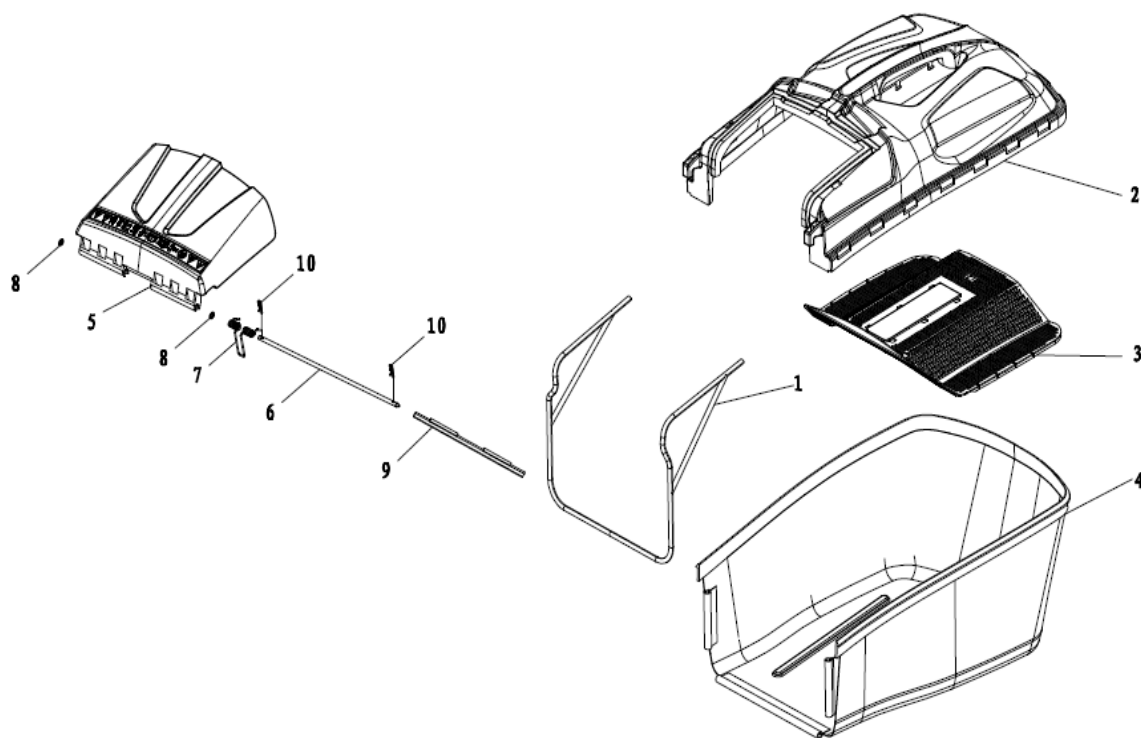

М о д е л ь	LM4627		2013. 11. 12

№ п/п	Артикул	Английское наименование	Количество
1	70010070	fabric metal frame	1
2	20080060	top of grass box	1
3	21010010	filter plate	1
4	20050080	fabric grass bag	1
5	20380060	rear discharge cover	1
6	70030050	Shaft for rear discharge cover	1
7	60380240	cover spring	1
8	60220010	lock washer	2
9	20750070	rear discharge cover dust proof board	1
10	60300030	R type pin	2